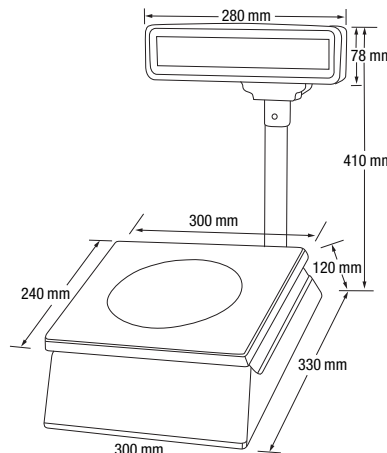

#### Unit

11.8 in x 13.0 in x 4.7 in  
(300 mm x 330 mm x 120 mm)

#### Stainless Steel Platter

11.8 in x 9.5 in (300 mm x 240 mm)

#### Head

11 in x 3.1 in (280 mm x 78 mm)

#### Unit with Pole

11.8 in x 9.5 in x 16.1 in  
(300 mm x 240 mm x 410 mm)